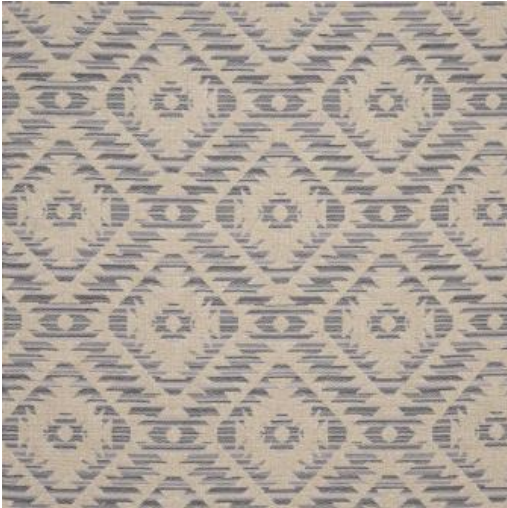

TABOR

736 STONE

PRODUCT INFORMATION

EXCLUSIVE PATTERN AVAILABLE IN 7 COLORS

PATTERN NAME **TABOR**

COLOR **# 736 STONE**

PATTERN COMMENT AVAILABLE IN 7 COLORS

COLOR COMMENT

USAGE Upholstery

WIDTH 54"

REPEAT V-6.75" H-6.85"

CONTENT 65% POLYESTER
35% COTTON

CLEANING WASH BELOW 30, DRY CLEAN, ALTA

FINISH ALTA

TESTS 50,000 DOUBLE RUBS NFPA 260 CLASS 1 (UFAC), CAL 117-2013

COUNTRY INDIA