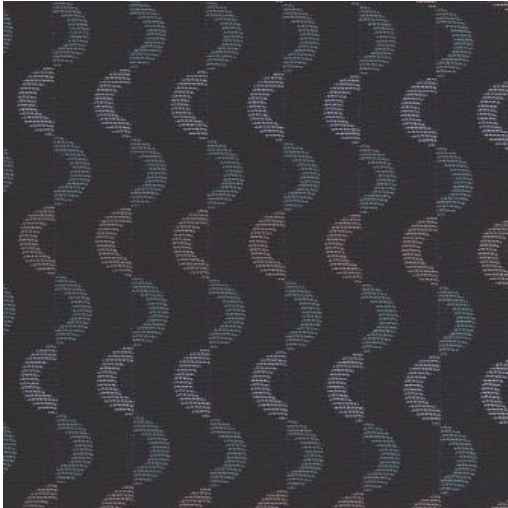

CRYPTON CRESCENT # 412 DEEP SEA

PRODUCT INFORMATION

EXCLUSIVE PATTERN AVAILABLE IN 12 COLORS

PATTERN NAME CRYPTON CRESCENT

COLOR # 412 DEEP SEA

PATTERN COMMENT AVAILABLE IN 12 COLORS *** 5 YARD MINIMUM ***

COLOR COMMENT

USAGE Upholstery

WIDTH 55"

REPEAT V- 6.6" H- 1.8"

CONTENT 78% POLYESTER
22% SEAQUAL POLYESTER

CLEANING W- CLEAN FABRICS WITH WATER BASED CLEANING AGENTS OR WATER BASED FOAM

FINISH CRYPTON/MOISTURE BARRIER BACKING