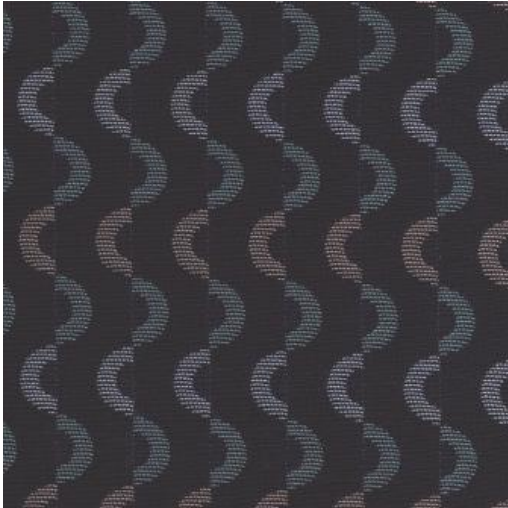

CRYPTON CRESCENT # 412 DEEP SEA

PRODUCT INFORMATION

EXCLUSIVE PATTERN AVAILABLE IN 12 COLORS

PATTERN NAME CRYPTON CRESCENT

COLOR # 412 DEEP SEA

PATTERN COMMENT AVAILABLE IN 12 COLORS *** 5 YARD MINIMUM ***

COLOR COMMENT

USAGE Upholstery

WIDTH 55"

REPEAT V- 6.6" H- 1.8"

CONTENT 78% POLYESTER
22% SEAQUAL POLYESTER

CLEANING W- CLEAN FABRICS WITH WATER BASED CLEANING AGENTS OR WATER BASED FOAM

FINISH

TESTS 102,000 DOUBLE RUBS NFPA 260 Class 1 (UFAC), CAL 117-2013