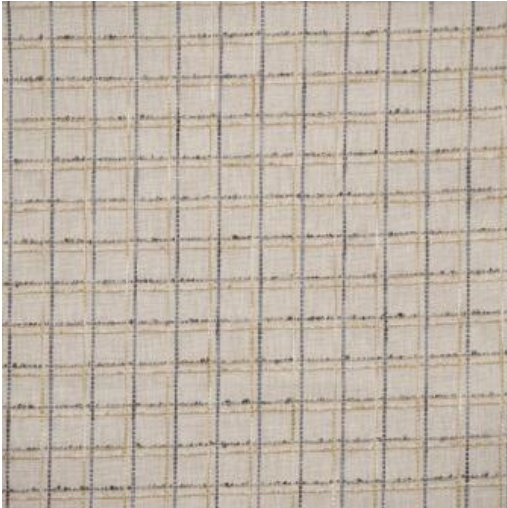

ZELLIGE

629 GREYSTONE

PRODUCT INFORMATION

EXCLUSIVE PATTERN AVAILABLE IN 4 COLORS

PATTERN NAME **ZELLIGE**

COLOR **# 629 GREYSTONE**

PATTERN COMMENT
AVAILABLE IN 4 COLORS

COLOR COMMENT

WIDTH 54"

REPEAT V-1.1" H-1.1"

CONTENT
50% COTTON
46% POLYESTER
3% VISCOSE
1% LINEN

CLEANING DRY CLEAN

FINISH

TESTS 25,000 DOUBLE RUBS - NFPA 260 CLASS
1 (UFAC) - CAL 117-2013

COUNTRY CHINA