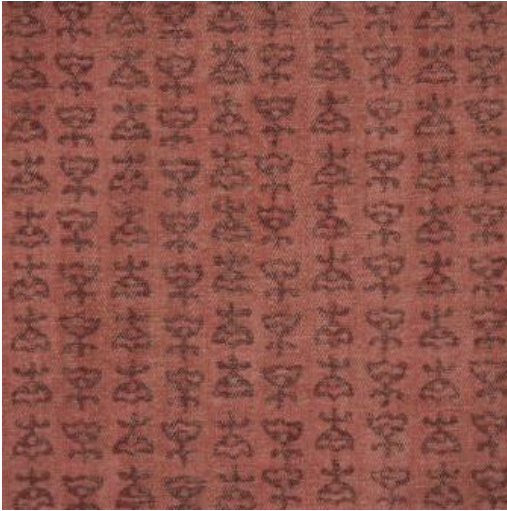

TIBESTI

707 CURRANT

PRODUCT INFORMATION

EXCLUSIVE PATTERN AVAILABLE IN 3 COLORS

PATTERN NAME TIBESTI

COLOR # 707 CURRANT

PATTERN COMMENT AVAILABLE IN 3 COLORS

COLOR COMMENT

USAGE Drapery, Upholstery

WIDTH 55"

REPEAT V-18" H-13.5"

CONTENT 60% POLYESTER
19% COTTON
11% LINEN
10% VISCOSE

CLEANING DRY CLEAN

FINISH

TESTS 15,000 DOUBLE RUBS - CAL 117-2013

COUNTRY INDIA