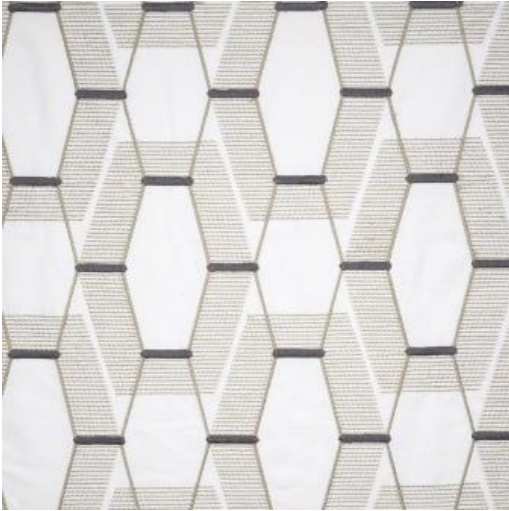

# PORTCULLIS # 648 STONE

### EXCLUSIVE PATTERN AVAILABLE IN 2 COLORS

---

**PATTERN NAME** PORTCULLIS

---

**COLOR** # 648 STONE

---

**PATTERN COMMENT** EXCLUSIVE PATTERN AVAILABLE IN 2 COLORS

---

### COLOR COMMENT

---

**WIDTH** 54"

---

**REPEAT** V-11.3" H-8."

---

**CONTENT** 60% COTTON  
40% POLYESTER

---