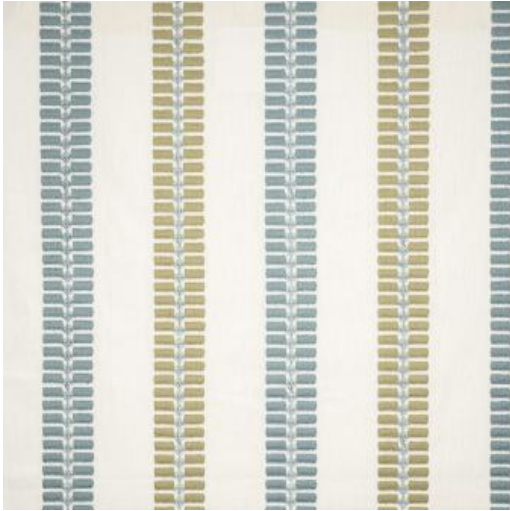

HIRA

321 AQUAMARINE

PRODUCT INFORMATION

EXCLUSIVE PATTERN AVAILABLE IN 2 COLORS

PATTERN NAME HIRA

COLOR # 321 AQUAMARINE

PATTERN COMMENT AVAILABLE IN 2 COLORS

COLOR COMMENT

WIDTH 54"

REPEAT V-0.5" H-6.8"

CONTENT BASE: 52% POLYESTER
48% COTTON
EMB: 100% RAYON

CLEANING DRY CLEAN

FINISH

TESTS NFPA 260 CLASS 1 (UFAC) - CAL 117-2013

COUNTRY INDIA