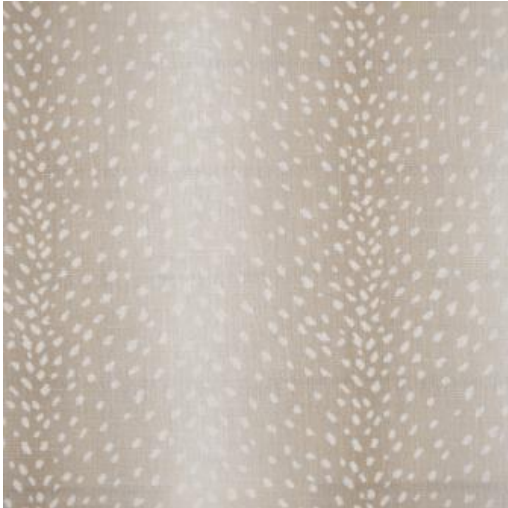

CHITAL

644 ECRU

PRODUCT INFORMATION

EXCLUSIVE PATTERN AVAILABLE IN 5 COLORS

PATTERN NAME CHITAL

COLOR # 644 ECRU

PATTERN COMMENT AVAILABLE IN 5 COLORS

COLOR COMMENT

WIDTH 54"

REPEAT V-10.5" H-9.3"

CONTENT 72% POLYESTER
20% RAYON
8% LINEN

CLEANING DRY CLEAN

FINISH

TESTS 15,000 DOUBLE RUBS - NFPA 260 CLASS
1 (UFAC) - CAL 117-2013

COUNTRY CHINA